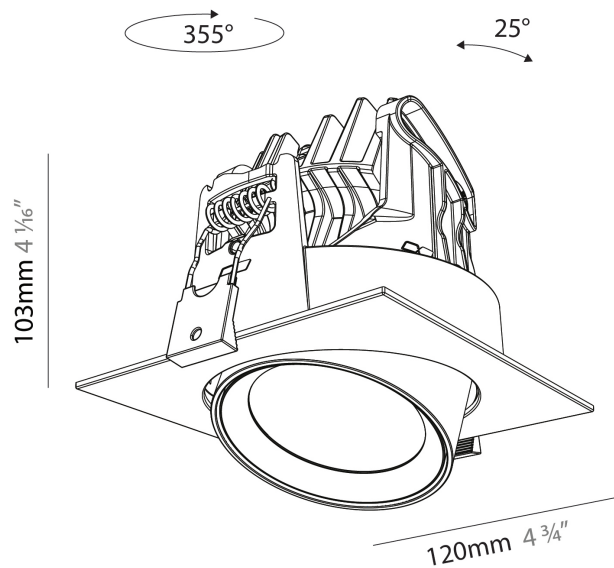

PHYSICAL

Aperture Sizes - Downlights: 2"
Shape: Cylinder
Diameter (mm): 120
Diameter (in): 4 3/4
Length (mm): 120
Length (in): 4 3/4
Height (mm): 105
Height (in): 4 1/8
Min. Recessing Depth (mm): 120
Min. Recessing Depth (in): 4 3/4
Weight (kg): 0.665
Diffuser: Lens Pack - No Lens / Opal / Linear Spread Lens / Honeycomb / Spread Lens
Fixture Finish: SSR / BKV / CWI / CRY / HAB / UFT / ITA / RUA / FTG / MYG / LOD / PUS / FRO / FUP / KIA / POP / BLS / SPG / MEY / GOH / CHC / COM / ABZ / JAG / OBR / MOS / ROR
Fixture Material: Aluminum
Cut-out Measurements: Dia. 112mm / 4 7/16"

ELECTRICAL

Lamp Type: LED (Zhaga Standard)
Input Wattage (W): 34
Total Output Wattage (W): 30.9
Dimming: Tri-Mode (Non-Dimming and Phase Dimming (120Vac only) and 0-10V Dimming)
Driver Included: No
Driver Location: Recessed Housing
Driver Type: Constant Current - Universal
Driver Class: Class 2
Input Voltage (V): 120 - 277
Constant Current (MA): 900

LED

Color Temperature (°K): 2700 / 3000 / 3500 / 4000
Max. Delivered Lumen (lm): 2434 / 2534 / 2643 / 2768
Nominal Lumen (lm): 2788 / 2903 / 3027 / 3170
CRI: >90 CRI
Lamp Life (hrs): 50000

OPTICAL

Reflector: 24 / 36 / 54
Adjustability: Rotational 350° / Tilt 25°

RATINGS AND CERTIFICATIONS

Certified By: CSA Certified to UL and CSA Standards
IP rating: IP20