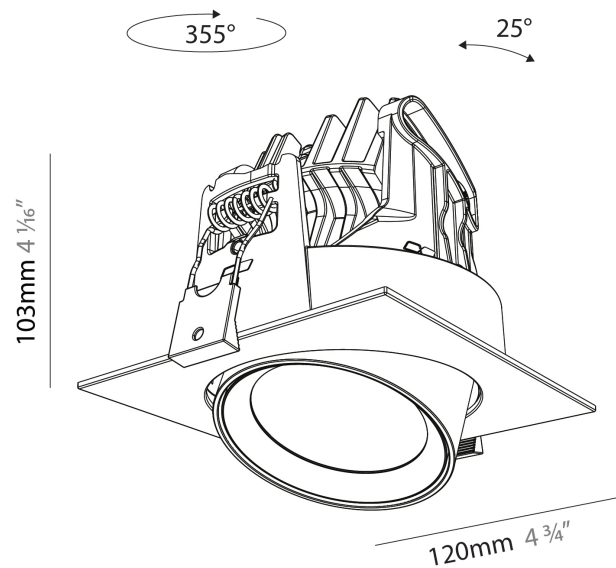

PHYSICAL

Aperture Sizes - Downlights: 2"
Shape: Cylinder
Diameter (mm): 120
Diameter (in): 4 3/4
Length (mm): 120
Length (in): 4 3/4
Height (mm): 105
Height (in): 4 1/8
Min. Recessing Depth (mm): 120
Min. Recessing Depth (in): 4 3/4
Weight (kg): 0.665
Diffuser: Lens Pack - No Lens / Opal / Linear Spread Lens / Honeycomb / Spread Lens
Fixture Finish: SSR / BKV / CWI / CRY / HAB / UFT / ITA / RUA / FTG / MYG / LOD / PUS / FRO / FUP / KIA / POP / BLS / SPG / MEY / GOH / CHC / COM / ABZ / JAG / OBR / MOS / ROR
Fixture Material: Aluminum
Cut-out Measurements: Dia. 112mm / 4 7/16"

ELECTRICAL

Lamp Type: LED (Zhaga Standard)
Input Wattage (W): 20.5
Total Output Wattage (W): 18.1
Dimming: Tri-Mode (Non-Dimming and Phase Dimming (120Vac only) and 0-10V Dimming)
Driver Included: No
Driver Location: Recessed Housing
Driver Type: Constant Current - Universal
Driver Class: Class 2
Input Voltage (V): 120 - 277
Constant Current (MA): 500

LED

Color Temperature (°K): 2700 / 3000 / 3500 / 4000
Max. Delivered Lumen (lm): 1432 / 1542 / 1432 / 1636
Nominal Lumen (lm): 1668 / 1797 / 1668 / 1907
CRI: >90 CRI
Lamp Life (hrs): 50000

OPTICAL

Reflector°: 10
Adjustability: Rotational 350° / Tilt 25°

RATINGS AND CERTIFICATIONS

Certified By: CSA Certified to UL and CSA Standards
IP rating: IP20