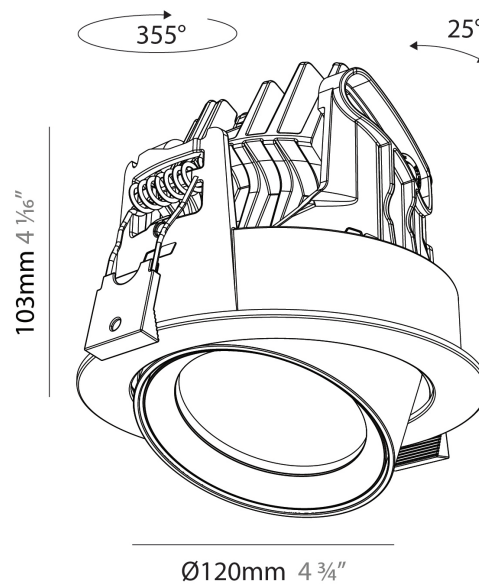

PHYSICAL

Aperture Sizes - Downlights: 2"
Shape: Cylinder
Diameter (mm): 120
Diameter (in): 4 3/4
Height (mm): 105
Height (in): 4 1/8
Min. Recessing Depth (mm): 120
Min. Recessing Depth (in): 4 3/4
Weight (kg): 0.651
Diffuser: Lens Pack - No Lens / Opal / Linear Spread Lens / Honeycomb / Spread Lens
Fixture Finish: SSR / BKV / CWI / CRY / HAB / UFT / ITA / RUA / FTG / MYG / LOD / PUS / FRO / FUP / KIA / POP / BLS / SPG / MEY / GOH / CHC / COM / ABZ / JAG / OBR / MOS / ROR
Fixture Material: Aluminum
Cut-out Measurements: Dia. 112mm / 4 7/16"

ELECTRICAL

Lamp Type: LED (Zhaga Standard)
Input Wattage (W): 34
Total Output Wattage (W): 30.9
Dimming: Tri-Mode (Non-Dimming and Phase Dimming (120Vac only) and 0-10V Dimming)
Driver Included: No
Driver Location: Recessed Housing
Driver Type: Constant Current - Universal
Driver Class: Class 2
Input Voltage (V): 120 - 277
Constant Current (MA): 900

LED

Color Temperature (°K): 2700 / 3000 / 3500 / 4000
Max. Delivered Lumen (lm): 3148 / 3355 / 3406 / 3524
Nominal Lumen (lm): 3921 / 4177 / 4242 / 4389
CRI: >90 CRI
Lamp Life (hrs): 50000

OPTICAL

Reflector°: 24 / 36 / 54
Adjustability: Rotational 350° / Tilt 25°

RATINGS AND CERTIFICATIONS

Certified By: Certified for North American Standards
IP rating: IP20