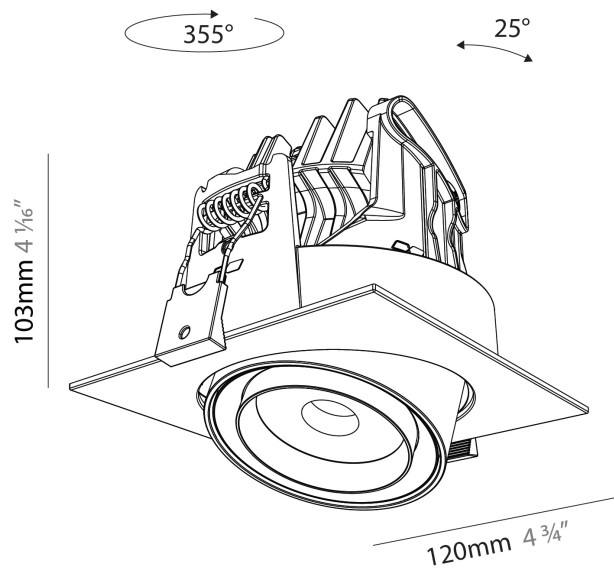

GENERAL

Series: Centriq
Subseries: Centriq Square Flex Adjustable
Partner: Prolicht
Division: Architectural
Installation: Recessed
Product Type: Downlight
Mounting Location: Ceiling
Light Distribution: Adjustable / Downlight

PHYSICAL

Aperture Sizes - Downlights: 2"
Shape: Cylinder
Length (mm): 120
Length (in): 4 3/4
Width (mm): 120
Width (in): 4 3/4
Height (mm): 105
Height (in): 4 1/8
Min. Recessing Depth (mm): 120
Min. Recessing Depth (in): 4 3/4
Weight (kg): 0.666
Fixture Finish: SSR / BKV / CWI / CRY / HAB / UFT / ITA / RUA / FTG / MYG / LOD / PUS / FRO / FUP / KIA / POP / BLS / SPG / MEY / GOH / CHC / COM / ABZ / JAG / OBR / MOS / ROR
Fixture Material: Aluminum
Cut-out Measurements: Dia. 112mm / 4 7/16"

ELECTRICAL

Lamp Type: LED (Zhaga Standard)
Input Wattage (W): 20.5
Total Output Wattage (W): 18.1
Dimming: Tri-Mode (Non-Dimming and Phase Dimming (120Vac only) and 0-10V Dimming)
Driver Included: Yes
Driver Location: Recessed Housing
Driver Type: Constant Current - Universal
Driver Class: Class 2
Housing: ENCP3
Input Voltage (V): 120 - 277
Constant Current (MA): 500

LED

Color Temperature (°K): 2700 / 3000 / 3500 / 4000
Max. Delivered Lumen (lm): 1201 / 1294 / 1346 / 1373
Nominal Lumen (lm): 1668 / 1797 / 1869 / 1907
CRI: >90 CRI
Lamp Life (hrs): 50000

OPTICAL

Beam Angle: 18 / 30 / 46
Adjustability: Rotational 350° / Tilt 25°

RATINGS AND CERTIFICATIONS

Certified By: CSA Certified to UL and CSA Standards
IP rating: IP20