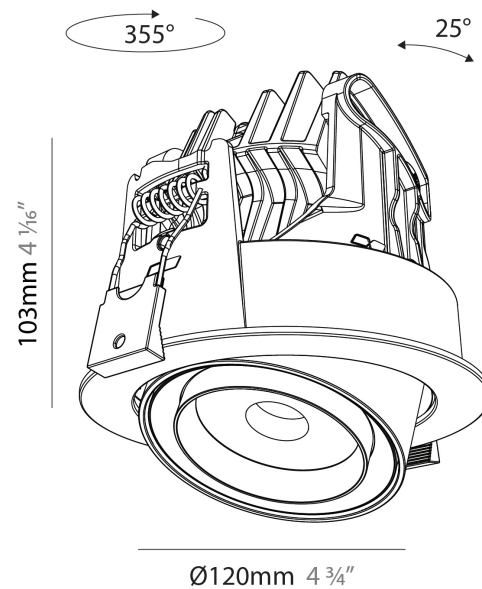

GENERAL

Series: Centriq
Subseries: Centriq Round Flex Adjustable
Partner: Prolicht
Division: Architectural
Installation: Recessed
Product Type: Downlight
Mounting Location: Ceiling
Light Distribution: Adjustable / Downlight

PHYSICAL

Aperture Sizes - Downlights: 2"
Shape: Cylinder
Diameter (mm): 120
Diameter (in): 4 ¾
Height (mm): 105
Height (in): 4 ⅞
Min. Recessing Depth (mm): 120
Min. Recessing Depth (in): 4 ¾
Weight (kg): 0.666
Fixture Finish: SSR / BKV / CWI / CRY / HAB / UFT / ITA / RUA / FTG / MYG / LOD / PUS / FRO / FUP / KIA / POP / BLS / SPG / MEY / GOH / CHC / COM / ABZ / JAG / OBR / MOS / ROR
Fixture Material: Aluminum
Cut-out Measurements: Dia. 112mm / 4 7/16"

ELECTRICAL

Lamp Type: LED (Zhaga Standard)
Input Wattage (W): 8.2
Total Output Wattage (W): 7.3
Dimming: Dali Dimming
Driver Included: No
Driver Location: Recessed Housing
Driver Type: Constant Current - Universal
Driver Class: Class 2
Input Voltage (V): 120 - 277
Constant Current (MA): 200

LED

Color Temperature (°K): 2700-6500 Tunable White
Max. Delivered Lumen (lm): 391 - 451
Nominal Lumen (lm): 576 - 664
CRI: >90 CRI
Lamp Life (hrs): 50000

OPTICAL

Beam Angle: 14 - 46
Adjustability: Rotational 350° / Tilt 25°

RATINGS AND CERTIFICATIONS

Certified By: CSA Certified to UL and CSA Standards
IP rating: IP20