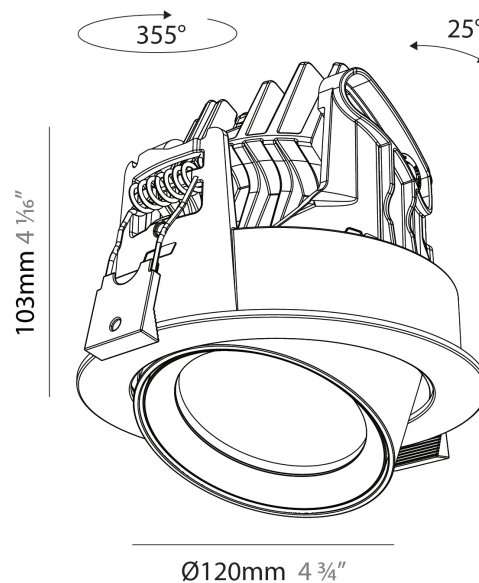

PHYSICAL

Aperture Sizes - Downlights: 2"
Shape: Cylinder
Diameter (mm): 120
Diameter (in): 4 3/4
Height (mm): 105
Height (in): 4 1/8
Min. Recessing Depth (mm): 120
Min. Recessing Depth (in): 4 3/4
Weight (kg): 0.649
Diffuser: Lens Pack - No Lens / Opal / Linear Spread Lens / Honeycomb / Spread Lens
Fixture Finish: SSR / BKV / CWI / CRY / HAB / UFT / ITA / RUA / FTG / MYG / LOD / PUS / FRO / FUP / KIA / POP / BLS / SPG / MEY / GOH / CHC / COM / ABZ / JAG / OBR / MOS / ROR
Fixture Material: Aluminum
Cut-out Measurements: Dia. 112mm / 4 7/16"

ELECTRICAL

Lamp Type: LED (Zhaga Standard)
Input Wattage (W): 27.3
Total Output Wattage (W): 24.5
Dimming: Tri-Mode (Non-Dimming and Phase Dimming (120Vac only) and 0-10V Dimming)
Driver Included: No
Driver Location: Recessed Housing
Driver Type: Constant Current - Universal
Driver Class: Class 2
Input Voltage (V): 120 - 277
Constant Current (MA): 700

LED

Color Temperature (°K): 2700 / 3000 / 3500 / 4000
Max. Delivered Lumen (lm): 2348 / 2444 / 2549 / 2669
Nominal Lumen (lm): 2788 / 2903 / 3027 / 3170
CRI: >90 CRI
Lamp Life (hrs): 50000

OPTICAL

Reflector°: 20 / 32 / 54
Adjustability: Rotational 350°; Tilt 90°

RATINGS AND CERTIFICATIONS

Certified By: Certified for North American Standards
IP rating: IP20