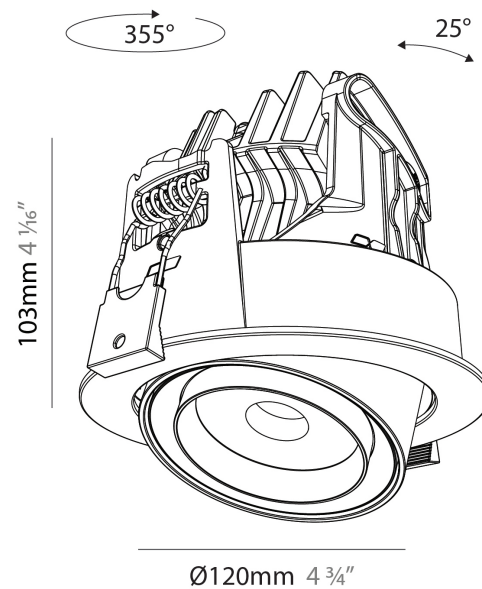

GENERAL

Series: Centriq
Subseries: Centriq Round Flex Adjustable
Partner: Prolicht
Division: Architectural
Installation: Recessed
Product Type: Downlight
Mounting Location: Ceiling
Light Distribution: Adjustable / Downlight

PHYSICAL

Aperture Sizes - Downlights: 2"
Shape: Cylinder
Diameter (mm): 120
Diameter (in): 4 ¾
Height (mm): 103
Height (in): 4 1/16
Min. Recessing Depth (mm): 120
Min. Recessing Depth (in): 4 ¾
Weight (kg): 0.666
Fixture Finish: [SSR / BKV / CWI / CRY / HAB / UFT / ITA / RUA / FTG / MYG / LOD / PUS / FRO / FUP / KIA / POP / BLS / SPG / MEY / GOH / CHC / COM / ABZ / JAG / OBR / MOS / ROR](#)
Fixture Material: Aluminum
Cut-out Measurements: Dia. 112mm / 4 7/16"

ELECTRICAL

Lamp Type: LED (Zhaga Standard)
Input Wattage (W): 20.5
Total Output Wattage (W): 18.1
Dimming: Tri-Mode (Non-Dimming and Phase Dimming (120Vac only) and 0-10V Dimming)
Driver Included: No
Driver Location: Recessed Housing
Driver Type: Constant Current - Universal
Driver Class: Class 2
Housing: ENCP 3
Input Voltage (V): 120 - 277
Constant Current (MA): 500

LED

Color Temperature (°K): [2700 / 3000 / 3500 / 4000](#)
Max. Delivered Lumen (lm): 1201 / 1294 / 1346 / 1373
Nominal Lumen (lm): 1668 / 1797 / 1869 / 1907
CRI: >90 CRI
Lamp Life (hrs): 50000

OPTICAL

Beam Angle: [18 / 30 / 46](#)
Adjustability: Rotational 350° / Tilt 25°

RATINGS AND CERTIFICATIONS

Certified By: CSA Certified to UL and CSA Standards
IP rating: IP20